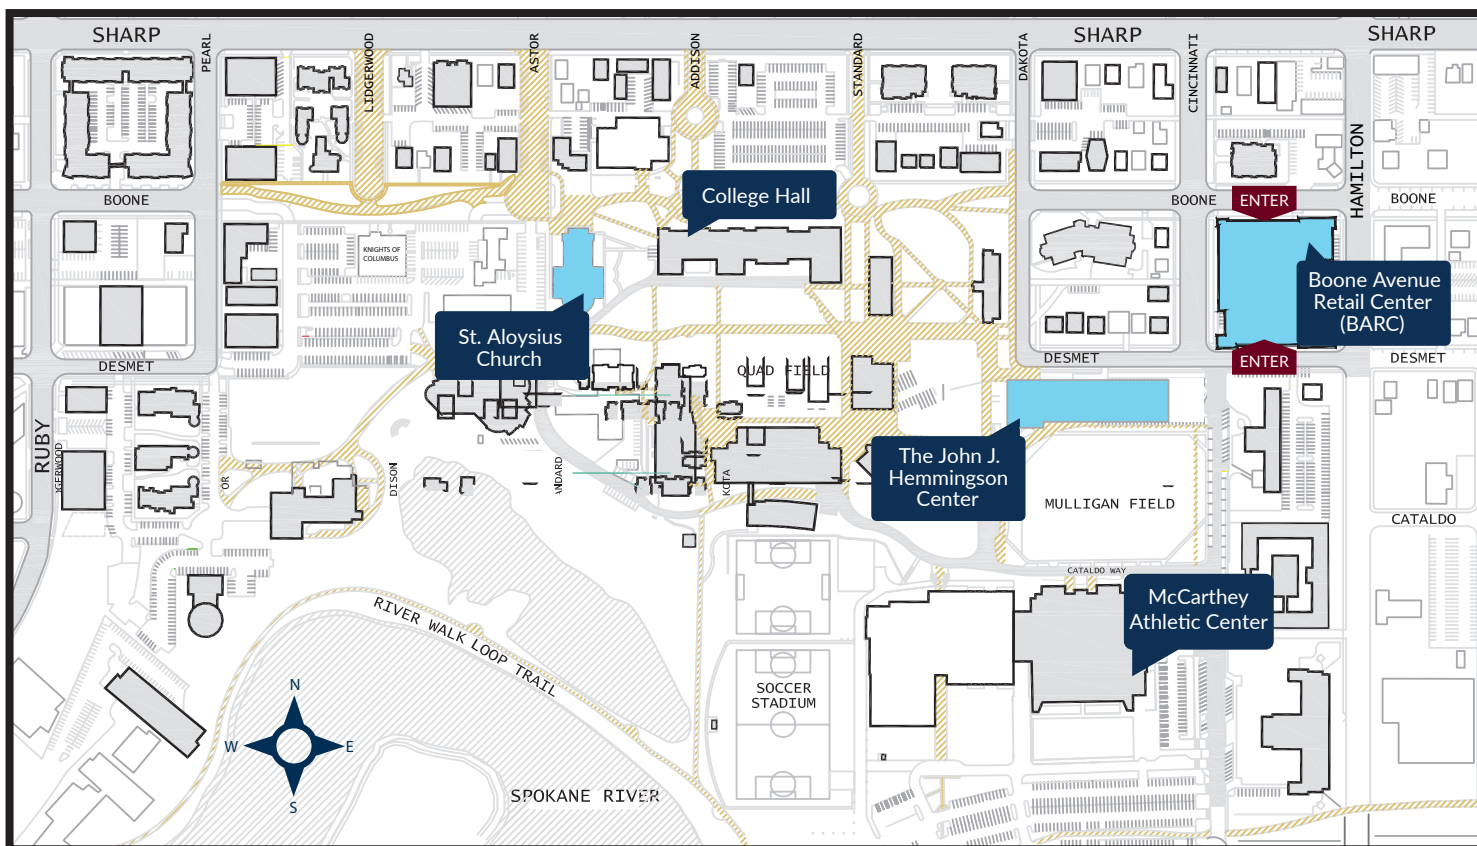

Directions & Parking Map

I-90 VIA DIVISION EXIT

- Take exit 281 for HWY 2 East/ HWY 395 North towards Newport/Colville and Division St.
- While headed north on Division/ Ruby turn right onto E. Sharp Ave.
- Turn right onto N. Cincinnati St. Parking in the BARC (Boone Avenue Retail Center) can be accessed from both the north side on E. Boone Avenue and south side of the building on E. Desmet Ave. Visitor parking is on level 3.
- For parking at McCarthy Athletic Center, continue on Cincinnati St.

I-90 VIA HAMILTON EXIT

- Take exit 282 for Trent Ave/ Hamilton St/290 E. (Exit 282A if headed west on I-90).
- While headed north on Hamilton turn left onto Boone Ave.
- Parking in the BARC (Boone Avenue Retail Center) can be accessed from both the north side on E. Boone Ave and south side of the building on E. Desmet Ave. Visitor parking is on level 3.
- For parking at McCarthy Athletic Center, turn left onto Cincinnati St.

We recommend parking in the **BARC (Boone Avenue Retail Center)**, which is adjacent to the Hemmingson Center.

Please park on the 3rd or 4th floor of the BARC garage. Parking is complimentary.

If you need assistance on the day of the course, please reach out to Lindsey Toledo, 858.232.5655.